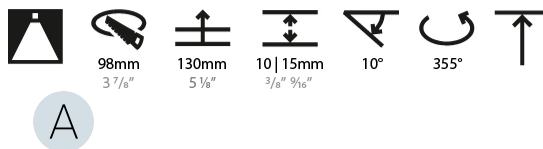

PHYSICAL

Shape: Round
Diameter (mm): 107
Diameter (in): 4 3/16
Height (mm): 112
Height (in): 4 7/16
Ceiling Thickness (mm): 10 / 12.5 / 15
Ceiling Thickness (in): 3/8 or 1/2 or 9/16
Min. Recessing Depth (mm): 130
Min. Recessing Depth (in): 5 1/8
Light Distribution: Adjustable / Downlight
Weight (kg): 0.485
Weight (lbs): 1.07
Fixture Finish: SSR / BKV / CWI / CRY / HAB / LAG / UFT / ITA / RUA / RUR / MIC / FTG / MYG / TWT / LOD / PUS / FRO / FUP / KIA / POP / BLS / SPG / MEY / GOH / GUM / CHC / COM / ABZ / JAG / OBR / MOS / ROR
Fixture Material: Aluminum Die Cast
Cut-out Measurements: 98mm / 3 7/8"

ELECTRICAL

Lamp Type: LED (Zhaga Standard)
Input Wattage (W): 15.5
Total Output Wattage (W): 13
Dimming: Tri-Mode (Non-Dimming and Phase Dimming (120Vac only) and 0-10V Dimming)
Driver Included: No
Driver Location: Recessed Housing
Driver Type: Constant Current - Universal
Driver Class: Class 2
Housing: See components
Input Voltage (V): 120 - 277
Constant Current (MA): 500

LED

Number of LEDs: 1
Color Temperature (°K): 2700 / 3000 / 3500 / 4000
Max. Delivered Lumen (lm): 940 / 980 / 1029 / 1050
Nominal Lumen (lm): 1386 / 1438 / 1511 / 1542
CRI: >90 CRI
Lamp Life (hrs): 50000

OPTICAL

Reflector: 20 / 40 / 60
Adjustability: Rotational 355°, Tilt 10°

RATINGS AND CERTIFICATIONS

Certified By: Certified for North American Standards
IP rating: IP20