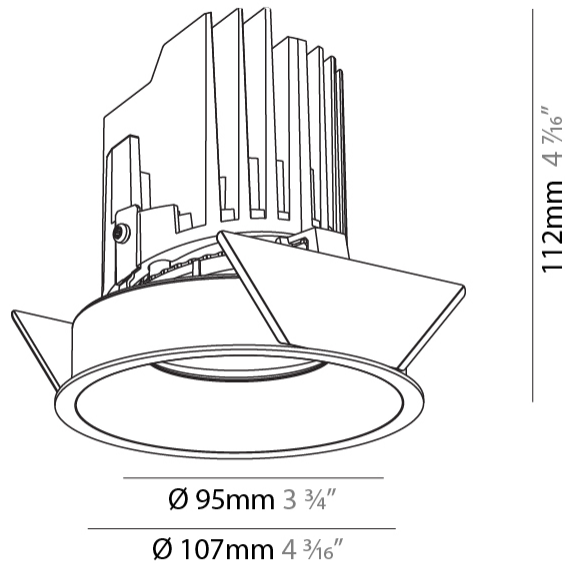

GENERAL

Series: Bioniq
 Subseries: Bioniq Round Semi Adjustable
 Brand: Prolicht
 Division: Architectural
 Mounting Type: Recessed
 Mounting Location: Ceiling
 Subcategory: Downlight

PHYSICAL

Shape: Round
 Diameter (mm): 107
 Diameter (in): 4 3/16
 Height (mm): 112
 Height (in): 4 7/16
 Ceiling Thickness (mm): 10 / 12.5 / 15
 Ceiling Thickness (in): 3/8 or 1/2 or 9/16
 Min. Recessing Depth (mm): 130
 Min. Recessing Depth (in): 5 1/8
 Light Distribution: Adjustable / Downlight
 Weight (kg): 0.485
 Weight (lbs): 1.07
 Fixture Finish: SSR / BKV / CWI / CRY / HAB / LAG / UFT / ITA / RUA / RUR / MIC / FTG / MYG / TWT / LOD / PUS / FRO / FUP / KIA / POP / BLS / SPG / MEY / GOH / GUM / CHC / COM / ABZ / JAG / OBR / MOS / ROR
 Fixture Material: Aluminum Die Cast
 Cut-out Measurements: 98mm / 3 7/8"

OPTICAL

Reflector: 20 / 40 / 60
 Adjustability: Rotational 355°, Tilt 10°

RATINGS AND CERTIFICATIONS

Certified By: Certified for North American Standards
 IP rating: IP20

BIONIQ ROUND SEMI ADJUSTABLE RECESSED

GENERAL

Series: Bioniq
 Subseries: Bioniq Round Semi Adjustable
 Brand: Prolicht
 Division: Architectural
 Mounting Type: Recessed
 Mounting Location: Ceiling
 Subcategory: Downlight

PHYSICAL

Shape: Round
 Diameter (mm): 107
 Diameter (in): 4 3/16
 Height (mm): 112
 Height (in): 4 7/16
 Ceiling Thickness (mm): 10 / 12.5 / 15
 Ceiling Thickness (in): 3/8 or 1/2 or 9/16
 Min. Recessing Depth (mm): 130
 Min. Recessing Depth (in): 5 1/8
 Light Distribution: Adjustable / Downlight
 Weight (kg): 0.465
 Weight (lbs): 1.03
 Fixture Finish: SSR / BKV / CWI / CRY / HAB / LAG / UFT / ITA / RUA / RUR / MIC / FTG / MYG / TWT / LOD / PUS / FRO / FUP / KIA / POP / BLS / SPG / MEY / GOH / GUM / CHC / COM / ABZ / JAG / OBR / MOS / ROR
 Fixture Material: Aluminum Die Cast
 Cut-out Measurements: 98mm / 3 7/8"